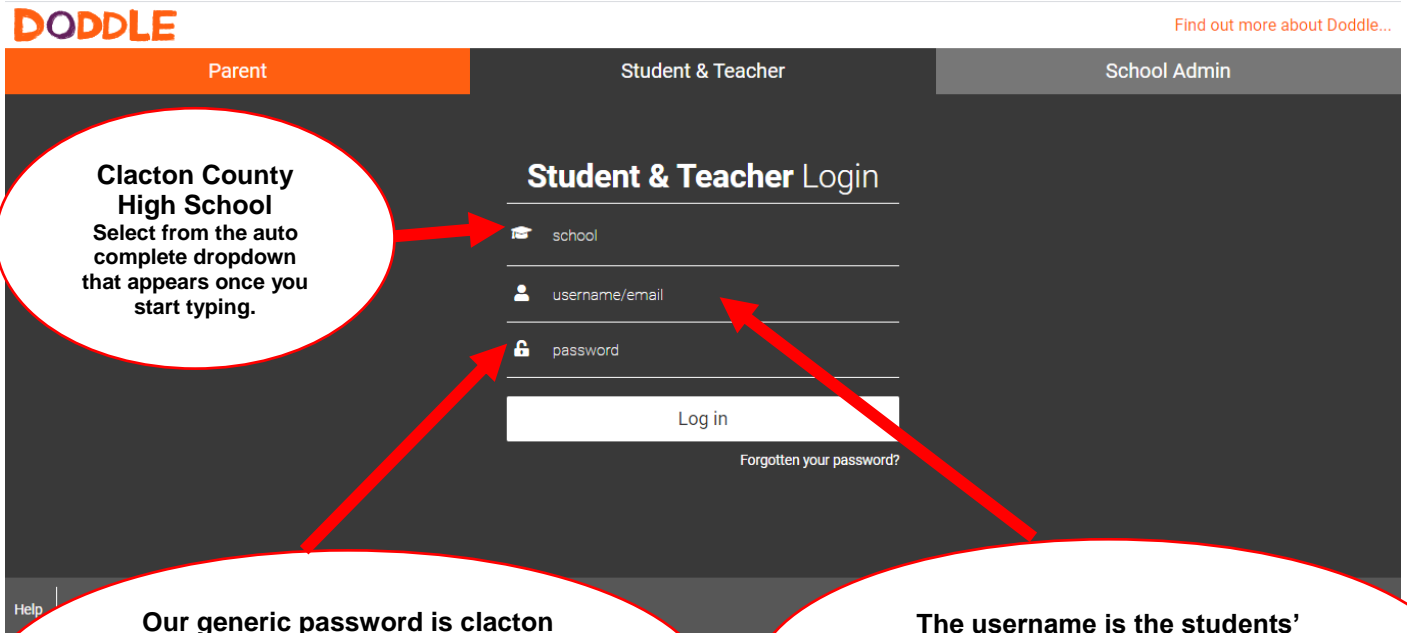

Our generic password is clacton
This can be changed to a personalised password.
(Students can have this reset by our IT Technicians if they forget it.)

The username is the students' CCHS network username.
The username they use to login to the school computers with @countyhigh.org.uk added

Doddle provides a number of 'Quick Start' guides to assist Students and Parents when using the site. Click [HERE](#) to go to there.